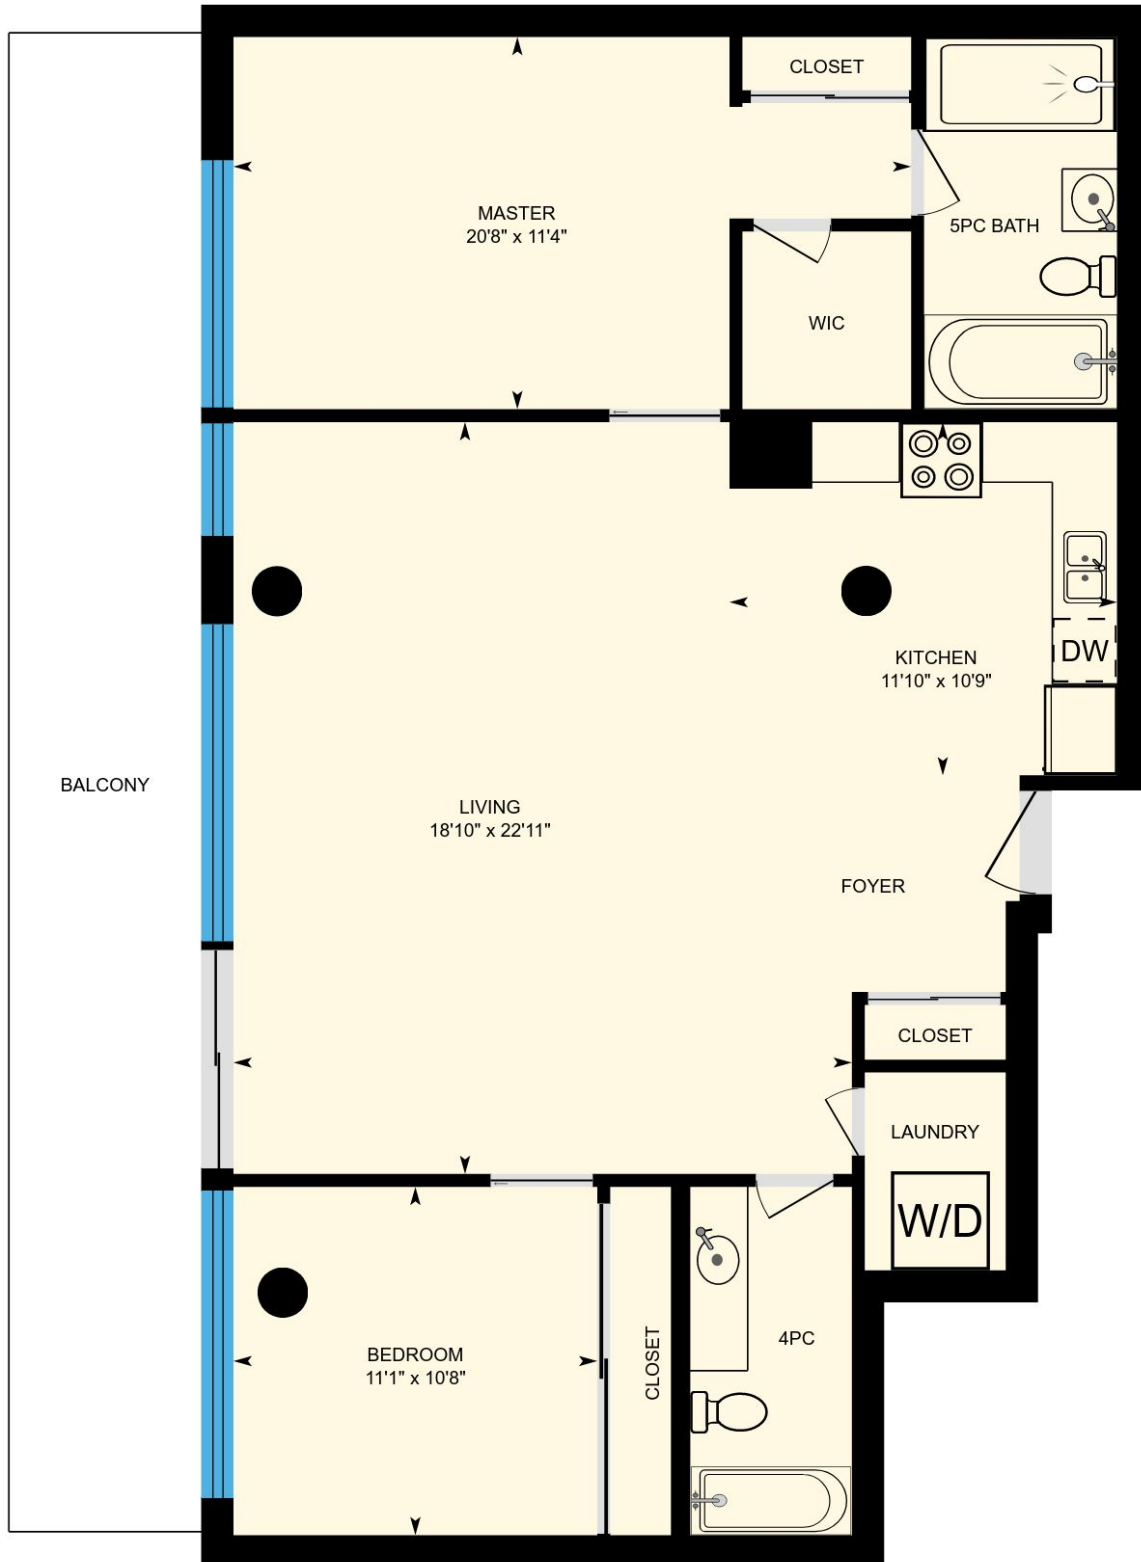

Unit 503 42 Camden St, Toronto, ON

Main Floor Total Exterior Area 1263 sq. ft.
Total Interior Area 1116 sq. ft.

PREPARED: Dec, 2017