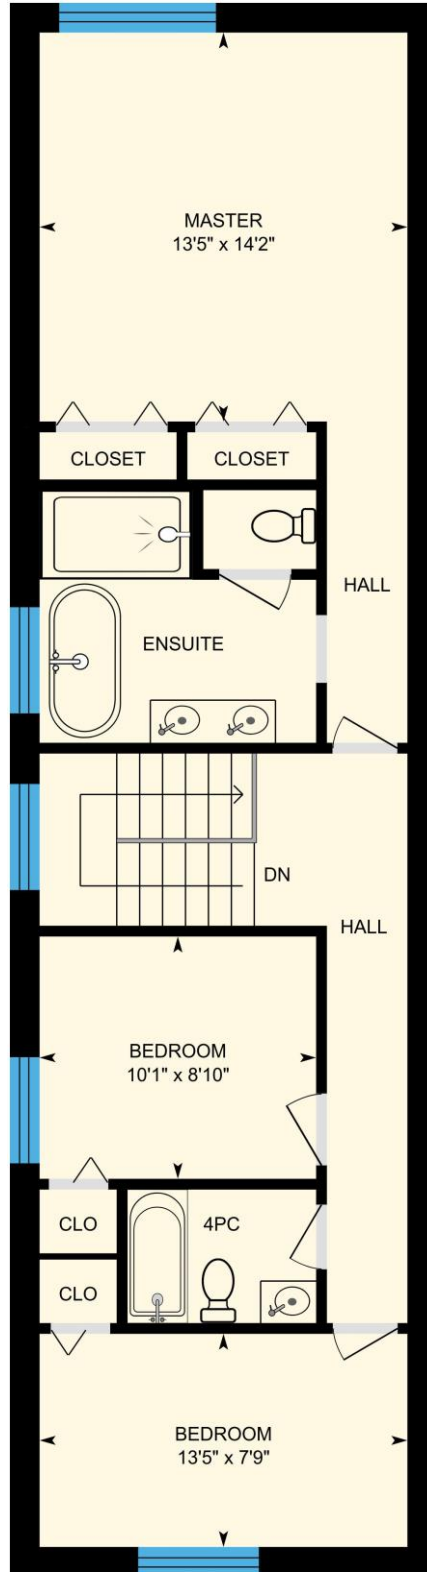

22 Pine Ave, Toronto, ON

Total Exterior Area Above Grade 1750 sq. ft. (Main Building)

Main Floor
Exterior Area 856 sq. ft.

2nd Floor
Exterior Area 894 sq. ft.

Basement (Below Grade)
Exterior Area 577 sq. ft.

N

0 5 10
ft

PREPARED: Nov, 2017

22 Pine Ave, Toronto, ON

Main Floor Total Exterior Area 856 sq. ft.
Total Interior Area 705 sq. ft.

PREPARED: Nov, 2017

22 Pine Ave, Toronto, ON

2nd Floor Total Exterior Area 894 sq. ft.
Total Interior Area 741 sq. ft.

PREPARED: Nov, 2017

22 Pine Ave, Toronto, ON

Basement Total Exterior Area 577 sq. ft.
Total Interior Area 465 sq. ft.

PREPARED: Nov, 2017