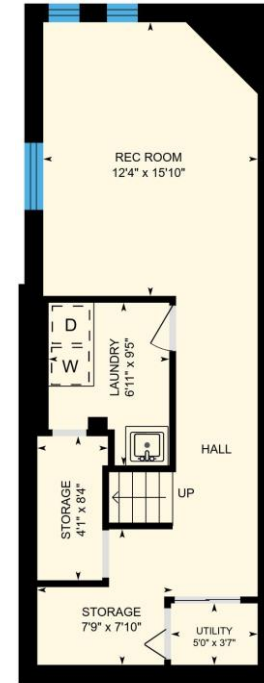

22 Pine Ave, Toronto, ON

Total Exterior Area Above Grade 1750 sq. ft. (Main Building)

Main Floor
Exterior Area 856 sq. ft.

2nd Floor
Exterior Area 894 sq. ft.

Basement (Below Grade)
Exterior Area 577 sq. ft.

N

0 5 10
ft

PREPARED: Nov, 2017

22 Pine Ave, Toronto, ON

Main Floor Total Exterior Area 856 sq. ft.
Total Interior Area 705 sq. ft.

PREPARED: Nov, 2017

22 Pine Ave, Toronto, ON

2nd Floor Total Exterior Area 894 sq. ft.
Total Interior Area 741 sq. ft.

PREPARED: Nov, 2017

22 Pine Ave, Toronto, ON

Basement Total Exterior Area 577 sq. ft.
Total Interior Area 465 sq. ft.

PREPARED: Nov, 2017