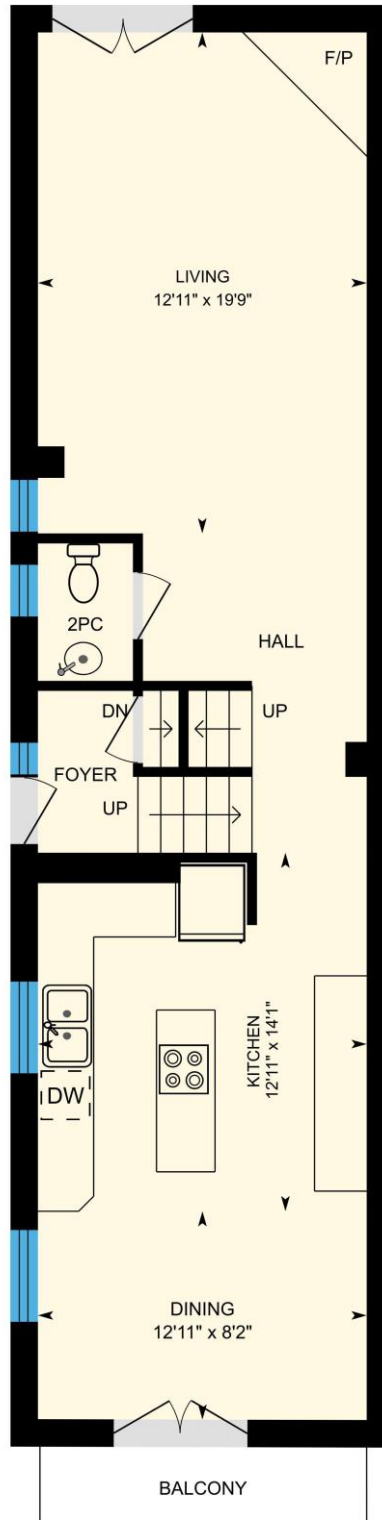

22 Pine Ave, Toronto, ON

Total Exterior Area Above Grade 1750 sq. ft. (Main Building)

Main Floor
Exterior Area 856 sq. ft.

2nd Floor
Exterior Area 894 sq. ft.

Basement (Below Grade)
Exterior Area 577 sq. ft.

N

0 5 10
ft

PREPARED: Nov, 2017

22 Pine Ave, Toronto, ON

Main Floor Total Exterior Area 856 sq. ft.
Total Interior Area 705 sq. ft.

PREPARED: Nov, 2017

22 Pine Ave, Toronto, ON

2nd Floor Total Exterior Area 894 sq. ft.
Total Interior Area 741 sq. ft.

PREPARED: Nov, 2017

22 Pine Ave, Toronto, ON

Basement Total Exterior Area 577 sq. ft.
Total Interior Area 465 sq. ft.

PREPARED: Nov, 2017