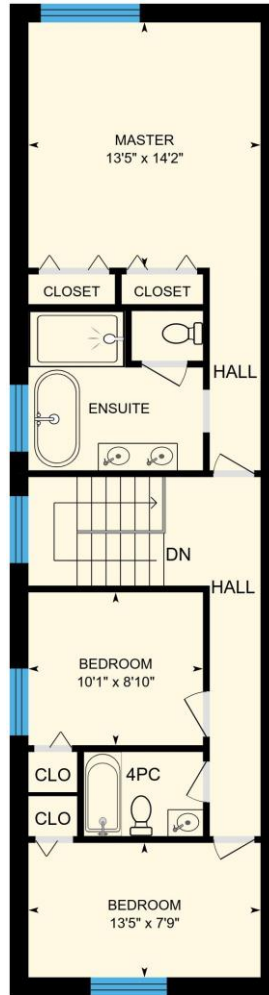

22 Pine Ave, Toronto, ON

Total Exterior Area Above Grade 1750 sq. ft. (Main Building)

Main Floor
Exterior Area 856 sq. ft.

2nd Floor
Exterior Area 894 sq. ft.

Basement (Below Grade)
Exterior Area 577 sq. ft.

N

0 5 10
ft

PREPARED: Nov, 2017

22 Pine Ave, Toronto, ON

Main Floor Total Exterior Area 856 sq. ft.
Total Interior Area 705 sq. ft.

PREPARED: Nov, 2017

22 Pine Ave, Toronto, ON

2nd Floor Total Exterior Area 894 sq. ft.
Total Interior Area 741 sq. ft.

PREPARED: Nov, 2017

22 Pine Ave, Toronto, ON

Basement Total Exterior Area 577 sq. ft.
Total Interior Area 465 sq. ft.

PREPARED: Nov, 2017