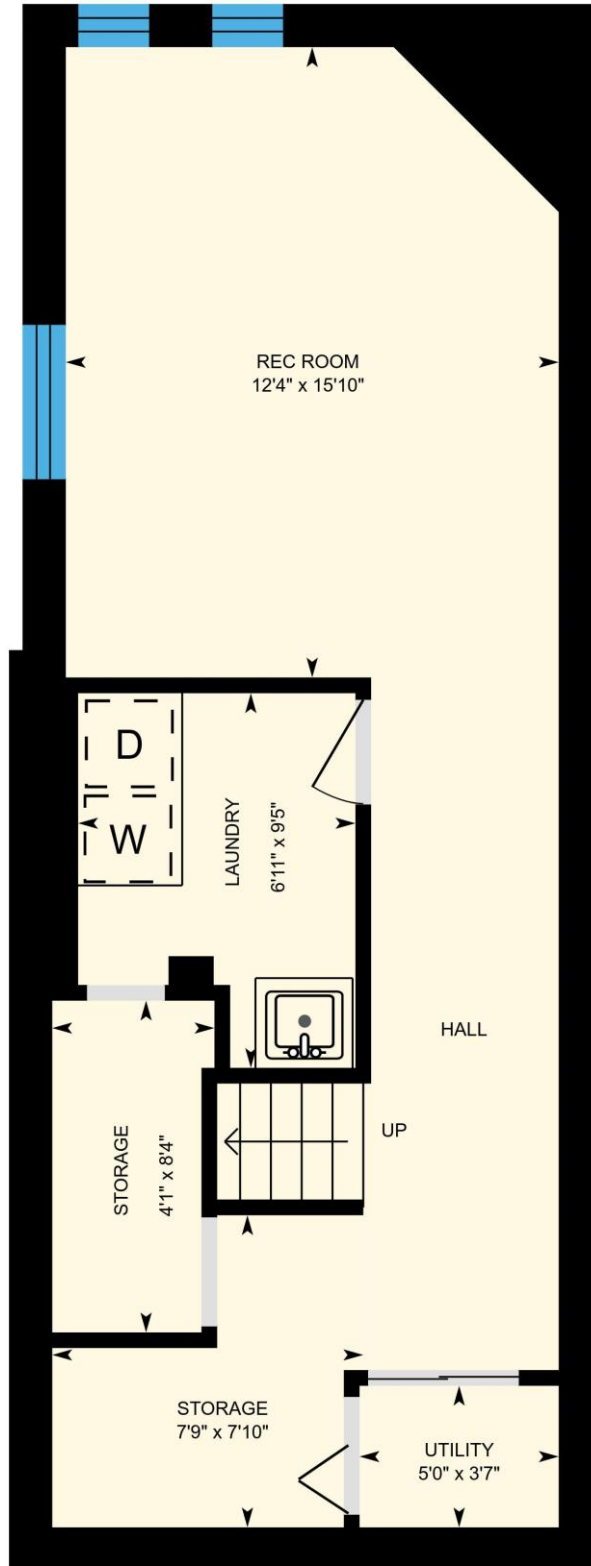

22 Pine Ave, Toronto, ON

Total Exterior Area Above Grade 1750 sq. ft. (Main Building)

Main Floor
Exterior Area 856 sq. ft.

2nd Floor
Exterior Area 894 sq. ft.

Basement (Below Grade)
Exterior Area 577 sq. ft.

N

0 5 10
ft

PREPARED: Nov, 2017

22 Pine Ave, Toronto, ON

Main Floor Total Exterior Area 856 sq. ft.
Total Interior Area 705 sq. ft.

PREPARED: Nov, 2017

22 Pine Ave, Toronto, ON

2nd Floor Total Exterior Area 894 sq. ft.
Total Interior Area 741 sq. ft.

PREPARED: Nov, 2017

22 Pine Ave, Toronto, ON

Basement Total Exterior Area 577 sq. ft.
Total Interior Area 465 sq. ft.

PREPARED: Nov, 2017