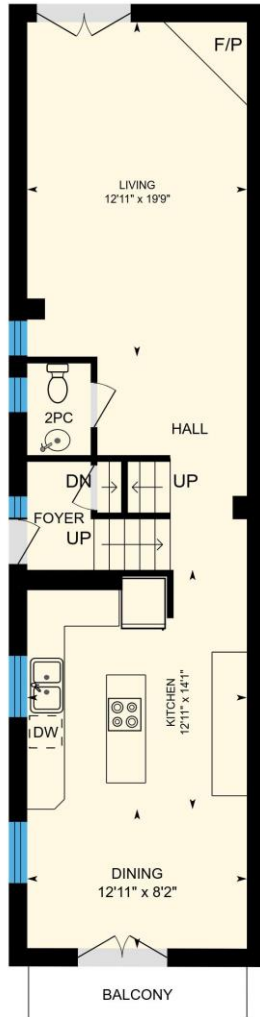

22 Pine Ave, Toronto, ON

Total Exterior Area Above Grade 1750 sq. ft. (Main Building)

Main Floor
Exterior Area 856 sq. ft.

2nd Floor
Exterior Area 894 sq. ft.

Basement (Below Grade)
Exterior Area 577 sq. ft.

N

0 5 10
ft

PREPARED: Nov, 2017

22 Pine Ave, Toronto, ON

Main Floor Total Exterior Area 856 sq. ft.
Total Interior Area 705 sq. ft.

PREPARED: Nov, 2017

22 Pine Ave, Toronto, ON

2nd Floor Total Exterior Area 894 sq. ft.
Total Interior Area 741 sq. ft.

PREPARED: Nov, 2017

22 Pine Ave, Toronto, ON

Basement Total Exterior Area 577 sq. ft.
Total Interior Area 465 sq. ft.

PREPARED: Nov, 2017