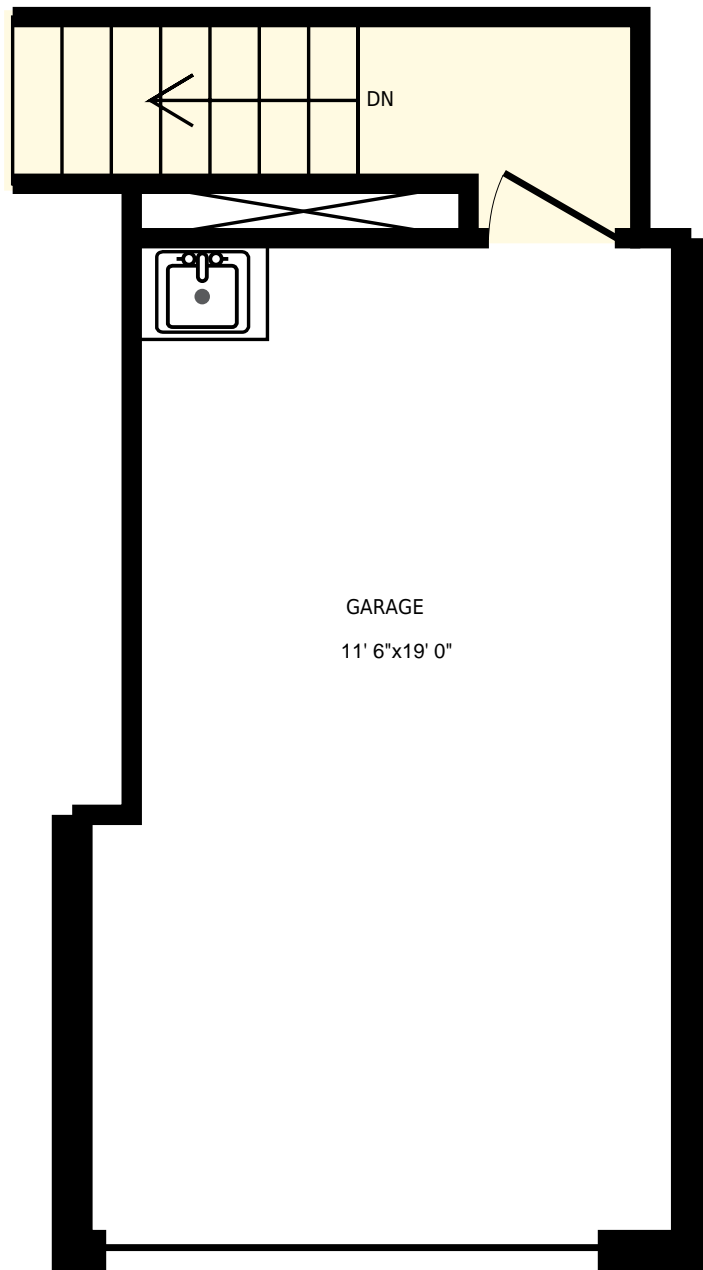

48 Randolph Rd, Toronto, ON

Main Floor

PREPARED FOR:
Mark Richards
Sales Representative
The Richards Group

Interior Area 1132 sq. ft.
Exterior Area 1284 sq. ft. Included Area

PREPARED ON:
May, 2017

All room dimensions and floor areas must be considered approximate and are subject to independent verification. For method of measurement please see <https://youriguide.com/measure/>.

48 Randolph Rd, Toronto, ON 2nd Floor		PREPARED FOR: Mark Richards Sales Representative The Richards Group
Interior Area Exterior Area	1141 sq. ft. 1295 sq. ft.	PREPARED ON: May, 2017
All room dimensions and floor areas must be considered approximate and are subject to independent verification. For method of measurement please see https://youriguide.com/measure/ .		

48 Randolph Rd, Toronto, ON

PREPARED FOR:
Mark Richards
Sales Representative
The Richards Group

Basement

Interior Area 702 sq. ft.
Exterior Area

 Included Area

PREPARED ON:
May, 2017

All room dimensions and floor areas must be considered approximate and are subject to independent verification.
For method of measurement please see <https://youriguide.com/measure/>.

48 Randolph Rd, Toronto, ON

PREPARED FOR:
Mark Richards
Sales Representative
The Richards Group

Garage

Interior Area 40 sq. ft.
Exterior Area

 Included Area

PREPARED ON:
May, 2017

All room dimensions and floor areas must be considered approximate and are subject to independent verification.
For method of measurement please see <https://youriguide.com/measure/>.