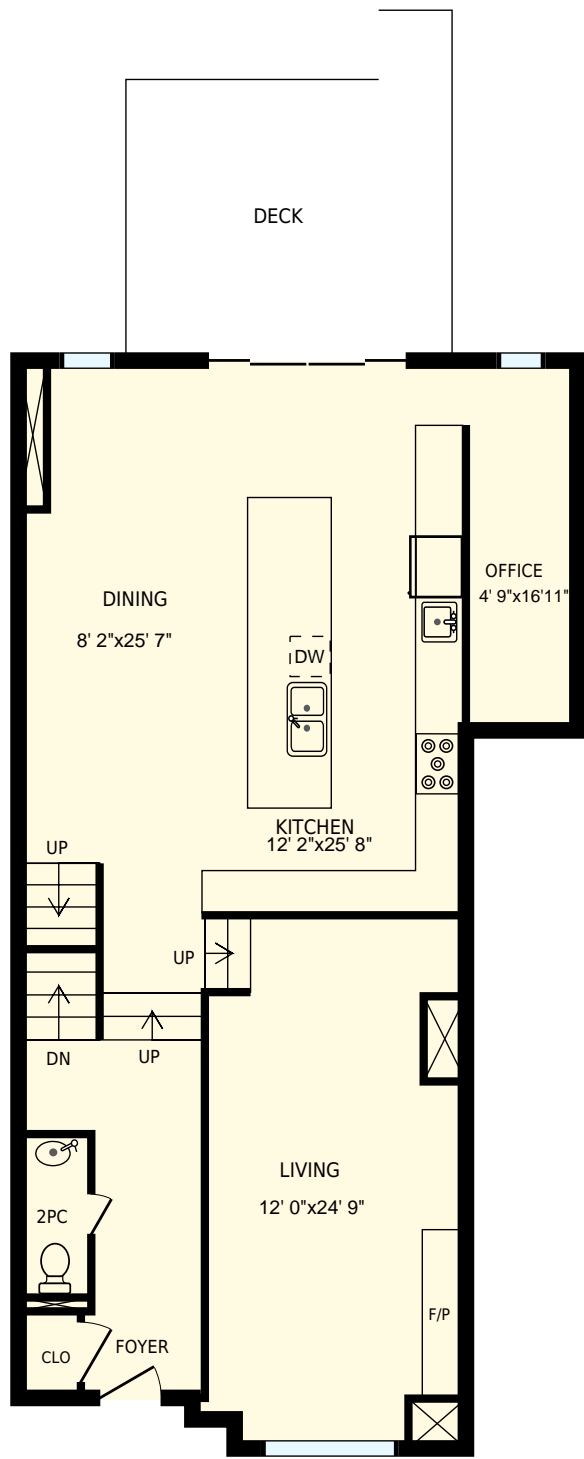

48 Randolph Rd, Toronto, ON

Total Exterior Area Above Grade 2579 sq. ft.

Main Floor

Exterior Area 1284 sq. ft.

2nd Floor

Exterior Area 1295 sq. ft.

Basement

Garage

All room dimensions and floor areas must be considered approximate and are subject to independent verification. For method of measurement please see <https://youriguide.com/measure/>.

PREPARED FOR: Mark Richards
Sales Representative
The Richards Group

48 Randolph Rd, Toronto, ON

Main Floor

PREPARED FOR:
Mark Richards
Sales Representative
The Richards Group

Interior Area 1132 sq. ft.
Exterior Area 1284 sq. ft. Included Area

PREPARED ON:
May, 2017

All room dimensions and floor areas must be considered approximate and are subject to independent verification. For method of measurement please see <https://youriguide.com/measure/>.

48 Randolph Rd, Toronto, ON 2nd Floor		PREPARED FOR: Mark Richards Sales Representative The Richards Group
Interior Area Exterior Area	1141 sq. ft. 1295 sq. ft.	PREPARED ON: May, 2017
All room dimensions and floor areas must be considered approximate and are subject to independent verification. For method of measurement please see https://youriguide.com/measure/ .		