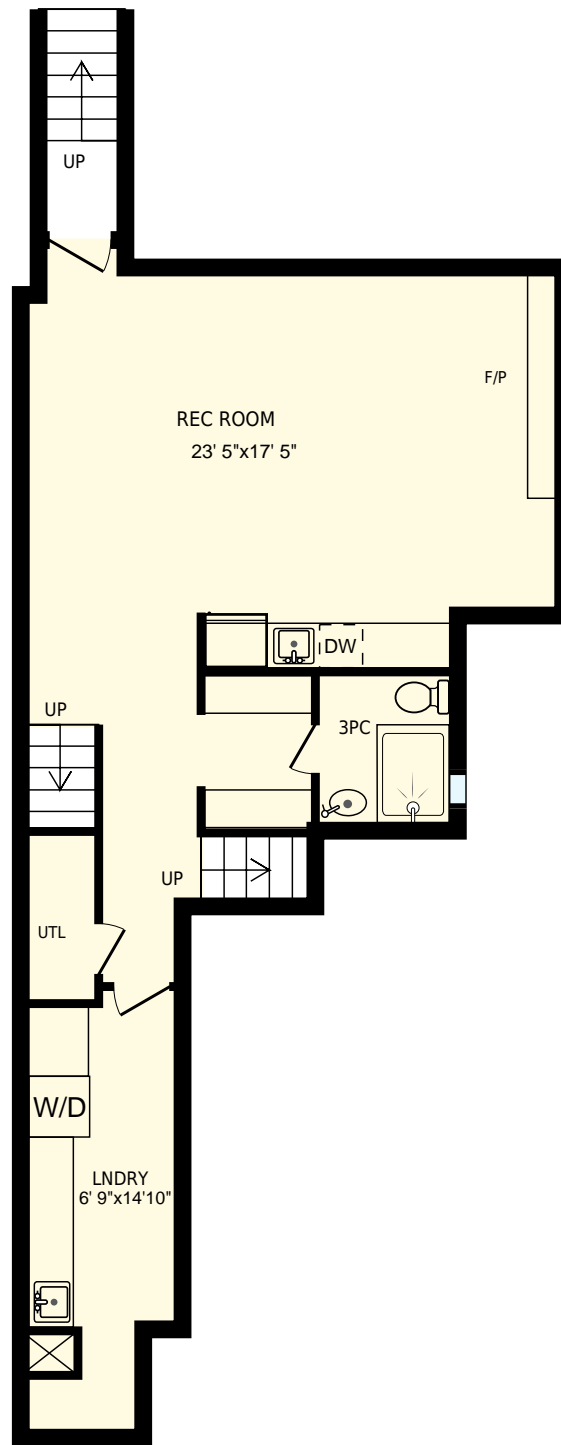

48 Randolph Rd, Toronto, ON

Total Exterior Area Above Grade 2579 sq. ft.

Main Floor

Exterior Area 1284 sq. ft.

2nd Floor

Exterior Area 1295 sq. ft.

Basement

Garage

48 Randolph Rd, Toronto, ON

Main Floor

PREPARED FOR:
Mark Richards
Sales Representative
The Richards Group

Interior Area 1132 sq. ft.
Exterior Area 1284 sq. ft. Included Area

PREPARED ON:
May, 2017

All room dimensions and floor areas must be considered approximate and are subject to independent verification. For method of measurement please see <https://youriguide.com/measure/>.

48 Randolph Rd, Toronto, ON 2nd Floor		PREPARED FOR: Mark Richards Sales Representative The Richards Group
Interior Area Exterior Area	1141 sq. ft. 1295 sq. ft.	PREPARED ON: May, 2017
All room dimensions and floor areas must be considered approximate and are subject to independent verification. For method of measurement please see https://youriguide.com/measure/ .		

48 Randolph Rd, Toronto, ON

PREPARED FOR:
Mark Richards
Sales Representative
The Richards Group

Basement

Interior Area 702 sq. ft.
Exterior Area

 Included Area

PREPARED ON:
May, 2017

All room dimensions and floor areas must be considered approximate and are subject to independent verification.
For method of measurement please see <https://youriguide.com/measure/>.