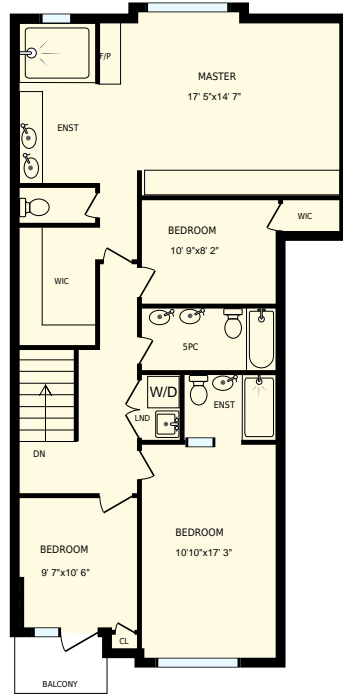

48 Randolph Rd, Toronto, ON

Total Exterior Area Above Grade 2579 sq. ft.

Main Floor

Exterior Area 1284 sq. ft.

2nd Floor

Exterior Area 1295 sq. ft.

Basement

Garage

All room dimensions and floor areas must be considered approximate and are subject to independent verification. For method of measurement please see <https://youriguide.com/measure/>.

PREPARED FOR: Mark Richards
Sales Representative
The Richards Group

48 Randolph Rd, Toronto, ON

Main Floor

PREPARED FOR:
Mark Richards
Sales Representative
The Richards Group

Interior Area 1132 sq. ft.
Exterior Area 1284 sq. ft. Included Area

PREPARED ON:
May, 2017

All room dimensions and floor areas must be considered approximate and are subject to independent verification. For method of measurement please see <https://youriguide.com/measure/>.

48 Randolph Rd, Toronto, ON 2nd Floor		PREPARED FOR: Mark Richards Sales Representative The Richards Group
Interior Area Exterior Area	1141 sq. ft. 1295 sq. ft.	PREPARED ON: May, 2017
All room dimensions and floor areas must be considered approximate and are subject to independent verification. For method of measurement please see https://youriguide.com/measure/ .		