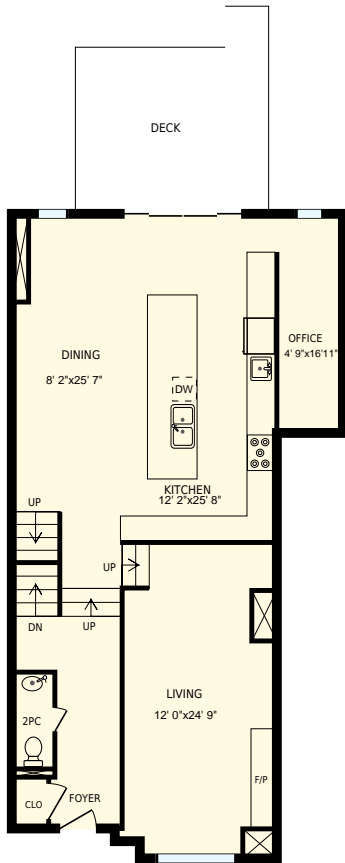

48 Randolph Rd, Toronto, ON

Total Exterior Area Above Grade 2579 sq. ft.

Main Floor

Exterior Area 1284 sq. ft.

2nd Floor

Exterior Area 1295 sq. ft.

Basement

Garage

All room dimensions and floor areas must be considered approximate and are subject to independent verification. For method of measurement please see <https://youriguide.com/measure/>.

PREPARED FOR: Mark Richards
Sales Representative
The Richards Group

48 Randolph Rd, Toronto, ON

Main Floor

PREPARED FOR:
Mark Richards
Sales Representative
The Richards Group

Interior Area 1132 sq. ft.
Exterior Area 1284 sq. ft. Included Area

PREPARED ON:
May, 2017

All room dimensions and floor areas must be considered approximate and are subject to independent verification. For method of measurement please see <https://youriguide.com/measure/>.

48 Randolph Rd, Toronto, ON 2nd Floor		PREPARED FOR: Mark Richards Sales Representative The Richards Group
Interior Area Exterior Area	1141 sq. ft. 1295 sq. ft.	PREPARED ON: May, 2017
All room dimensions and floor areas must be considered approximate and are subject to independent verification. For method of measurement please see https://youriguide.com/measure/ .		