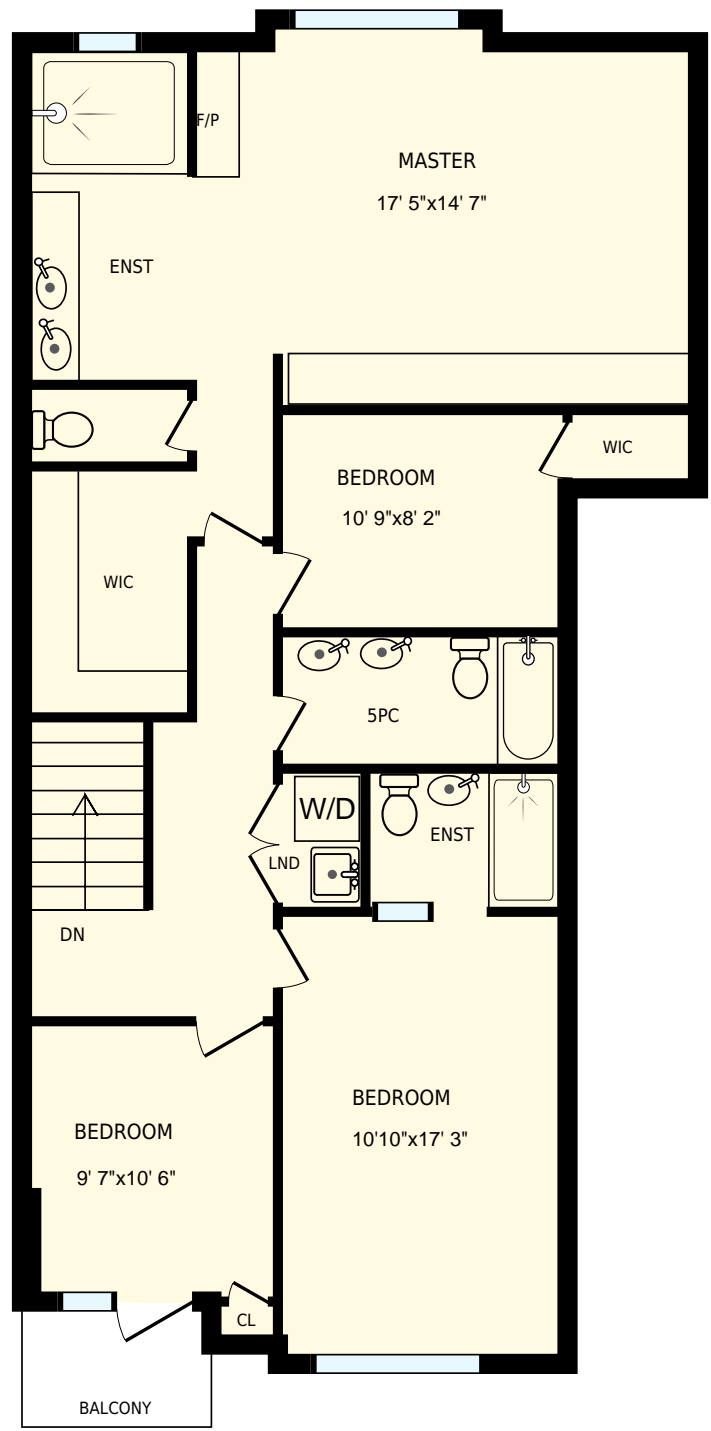

All room dimensions and floor areas must be considered approximate and are subject to independent verification. For method of measurement please see <https://youriguide.com/measure/>.

PREPARED FOR: Mark Richards
Sales Representative
The Richards Group

48 Randolph Rd, Toronto, ON

Main Floor

PREPARED FOR:
Mark Richards
Sales Representative
The Richards Group

Interior Area 1132 sq. ft.
Exterior Area 1284 sq. ft. Included Area

PREPARED ON:
May, 2017

All room dimensions and floor areas must be considered approximate and are subject to independent verification. For method of measurement please see <https://youriguide.com/measure/>.

48 Randolph Rd, Toronto, ON 2nd Floor		PREPARED FOR: Mark Richards Sales Representative The Richards Group
Interior Area Exterior Area	1141 sq. ft. 1295 sq. ft.	PREPARED ON: May, 2017
All room dimensions and floor areas must be considered approximate and are subject to independent verification. For method of measurement please see https://youriguide.com/measure/ .		

48 Randolph Rd, Toronto, ON

PREPARED FOR:
Mark Richards
Sales Representative
The Richards Group

Basement

Interior Area 702 sq. ft.
Exterior Area

 Included Area

PREPARED ON:
May, 2017

All room dimensions and floor areas must be considered approximate and are subject to independent verification.
For method of measurement please see <https://youriguide.com/measure/>.