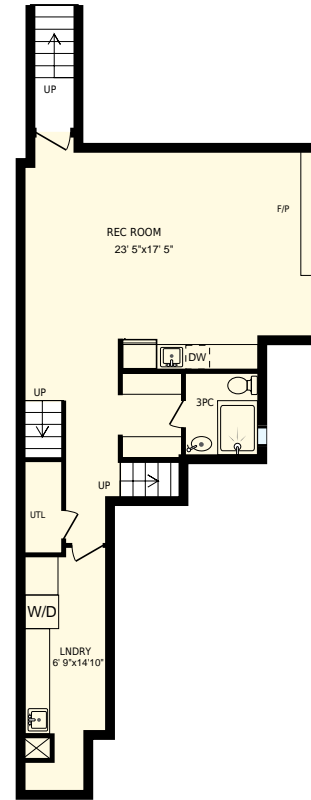

48 Randolph Rd, Toronto, ON

Total Exterior Area Above Grade 2579 sq. ft.

Main Floor

Exterior Area 1284 sq. ft.

2nd Floor

Exterior Area 1295 sq. ft.

Basement

Garage

All room dimensions and floor areas must be considered approximate and are subject to independent verification. For method of measurement please see <https://youriguide.com/measure/>.

PREPARED FOR: Mark Richards
Sales Representative
The Richards Group

48 Randolph Rd, Toronto, ON

Main Floor

PREPARED FOR:
Mark Richards
Sales Representative
The Richards Group

Interior Area 1132 sq. ft.
Exterior Area 1284 sq. ft. Included Area

PREPARED ON:
May, 2017

All room dimensions and floor areas must be considered approximate and are subject to independent verification. For method of measurement please see <https://youriguide.com/measure/>.

48 Randolph Rd, Toronto, ON 2nd Floor		PREPARED FOR: Mark Richards Sales Representative The Richards Group
Interior Area Exterior Area	1141 sq. ft. 1295 sq. ft.	PREPARED ON: May, 2017
All room dimensions and floor areas must be considered approximate and are subject to independent verification. For method of measurement please see https://youriguide.com/measure/ .		