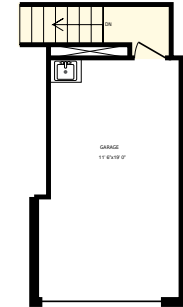

48 Randolph Rd, Toronto, ON

Total Exterior Area Above Grade 2579 sq. ft.

Main Floor

Exterior Area 1284 sq. ft.

2nd Floor

Exterior Area 1295 sq. ft.

Basement

Garage

All room dimensions and floor areas must be considered approximate and are subject to independent verification. For method of measurement please see <https://youriguide.com/measure/>.

PREPARED FOR: Mark Richards
Sales Representative
The Richards Group

48 Randolph Rd, Toronto, ON

Main Floor

PREPARED FOR:
Mark Richards
Sales Representative
The Richards Group

Interior Area 1132 sq. ft.
Exterior Area 1284 sq. ft. Included Area

PREPARED ON:
May, 2017

All room dimensions and floor areas must be considered approximate and are subject to independent verification. For method of measurement please see <https://youriguide.com/measure/>.

48 Randolph Rd, Toronto, ON 2nd Floor		PREPARED FOR: Mark Richards Sales Representative The Richards Group
Interior Area Exterior Area	1141 sq. ft. 1295 sq. ft.	PREPARED ON: May, 2017
All room dimensions and floor areas must be considered approximate and are subject to independent verification. For method of measurement please see https://youriguide.com/measure/ .		